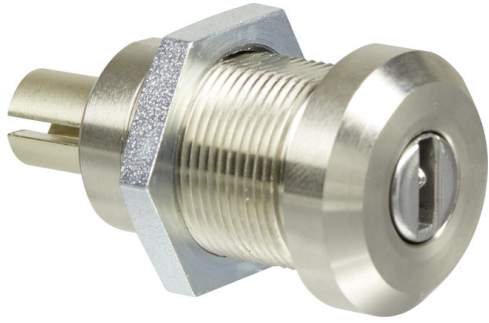

# Furniture lock eCLIQ N924

Shaft diameter 19 mm -without key-

ASSA ABLOY

## Product description

- Available as rotary secured or electronic version (V=)
- Brass cylinder housing components
- Basic cylinder length 33 mm
- Standard finish, satin nickel-plated (OF=MV)
- With adapter for drive linkage
- Optionally available for use in potentially-explosive atmospheres in Zone 1 (ATEX=II 2G EX IB IIB T4)
- Maintenance-free for up to 200,000 cycles
- Dust and rain cover available (SUR=1) IP55

## Scope of delivery

- 1 furniture cylinder