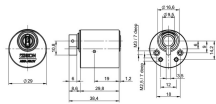

## Product description

- Available as electrical version (V=)
- Brass cylinder housing components
- Standard finish, satin nickel-plated (OF=MV)
- Tumbler elements with special wear-resistant alloy
- Basic cylinder length L=A 29.8 mm
- Maintenance-free for up to 200,000 cycles
- Optionally available for use in potentially-explosive atmospheres in Zone 1 (Ex II 2G) ATEX=II 2G Ex ib IIC T4
- Dust and rain cover available (SUR=1) IP55

## Scope of delivery

- 1 furniture cylinder
- 1 Escutcheon (inside Ø 29 mm, outside Ø 30 mm, collar Ø 35.5 mm)